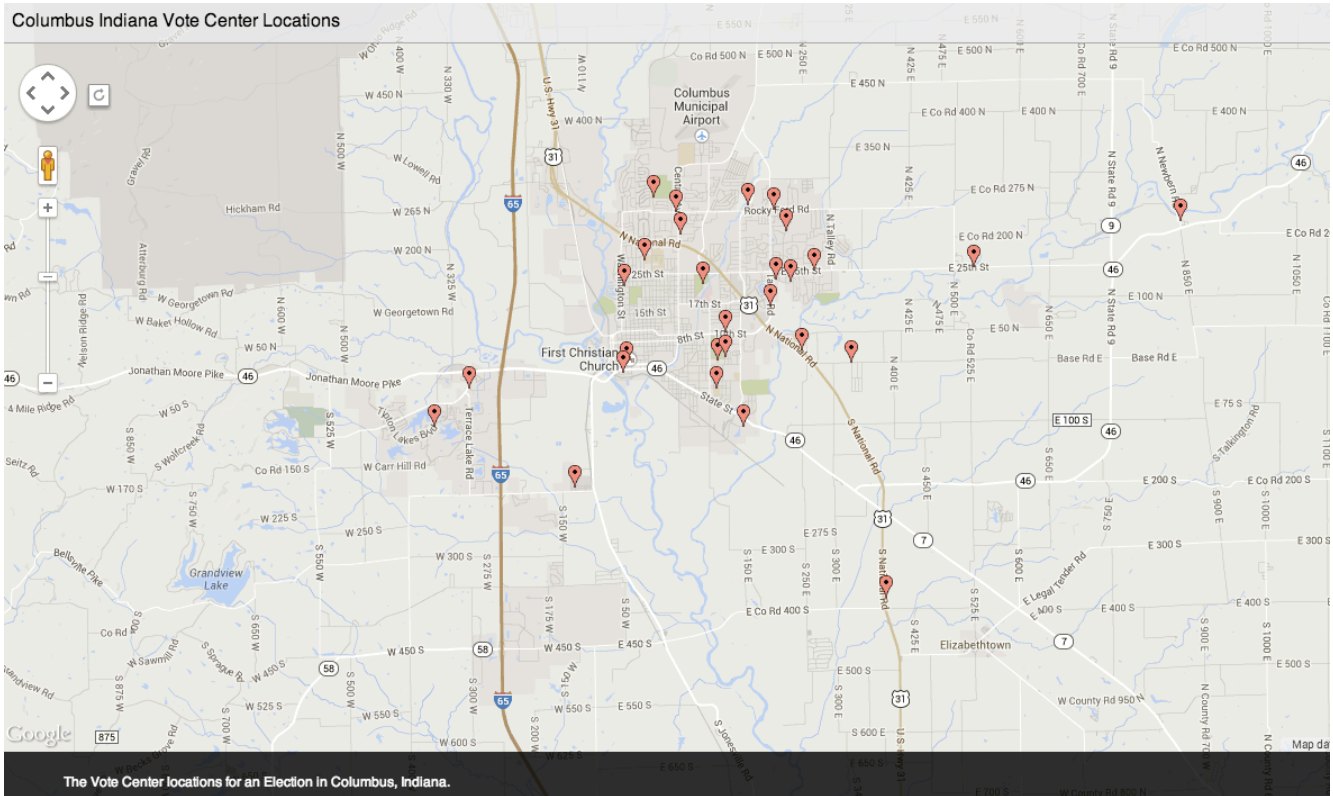

10. Click on the first link in the email to see your new map. Add the link with clear language to your website. You can also embed the map using the code in your BatchGeo email. The spreadsheet of Voter Center locations should also be on your website. This may require working with whomever maintains your website.

Name	Address	City	State	Zipcode	Phone Number
Clay Township Fire Station	9922 E 25th St	Columbus	IN	47203	123-456-7890
Flintwood Wesleyan Church	5300 25th St	Columbus	IN	47203	123-456-7891
Clay Township Fire Station Jewell Village	151 Della Rd	Columbus	IN	47203	123-456-7892
Newburn United Methodist Church	15786 E Main St	Columbus	IN	47203	123-456-7893
City Hall	123 Washington St	Columbus	IN	47201	123-456-7894
Fire Station # 5	100 Goeller Blvd	Columbus	IN	47201	123-456-7895
4-H Fairgrounds Family Arts Building	750 W 200 S	Columbus	IN	47201	123-456-7896
East Lake Woods Apartment Clubhouse	1020 Thicket Ct	Columbus	IN	47201	123-456-7897
Government Office Building	440 Third St	Columbus	IN	47201	123-456-7898
Donner Center	739 22nd St	Columbus	IN	47201	123-456-7899
St. Paul's Episcopal Church	2651 California St	Columbus	IN	47201	123-456-7900
Hamilton Center	2501 Lincoln Park Dr	Columbus	IN	47201	123-456-7901
Sandy Hook United Methodist Church	1610 Taylor Rd	Columbus	IN	47203	123-456-7902
Richards Elementary School	3311 Fairlawn Dr	Columbus	IN	47203	123-456-7903
Smith School	4505 Waycross Dr	Columbus	IN	47203	123-456-7904
The Villa Apartments	4101 Waycross Dr	Columbus	IN	47203	123-456-7905
Developmental Services Inc.	2920 10th St	Columbus	IN	47203	123-456-7906
Eastside Community Center	421 McClure Rd	Columbus	IN	47201	123-456-7907
McDowell School	2700 McKinley Ave	Columbus	IN	47201	123-456-7908
Fodrea School	2775 Illinois Ave	Columbus	IN	47201	123-456-7909
East Columbus Volunteer Fire Station	935 Repp Dr	Columbus	IN	47201	123-456-7910
Grace Lutheran Church	3201 Central Ave	Columbus	IN	47201	123-456-7911
Parkside School Gym	1400 Parkside Dr	Columbus	IN	47203	123-456-7912
Parkside Baptist Church	1780 Rocky Ford Rd	Columbus	IN	47203	123-456-7913
Community Church of Columbus	3850 N Marr Rd	Columbus	IN	47203	123-456-7914
St. Johns Masonic Temple	4131 Rocky Ford Rd	Columbus	IN	47203	123-456-7915
Dunlaps	63525 E100 S US 31	Columbus	IN	47201	123-456-7916
Bethel Holiness School	6060 N US 31	Columbus	IN	47201	123-456-7917