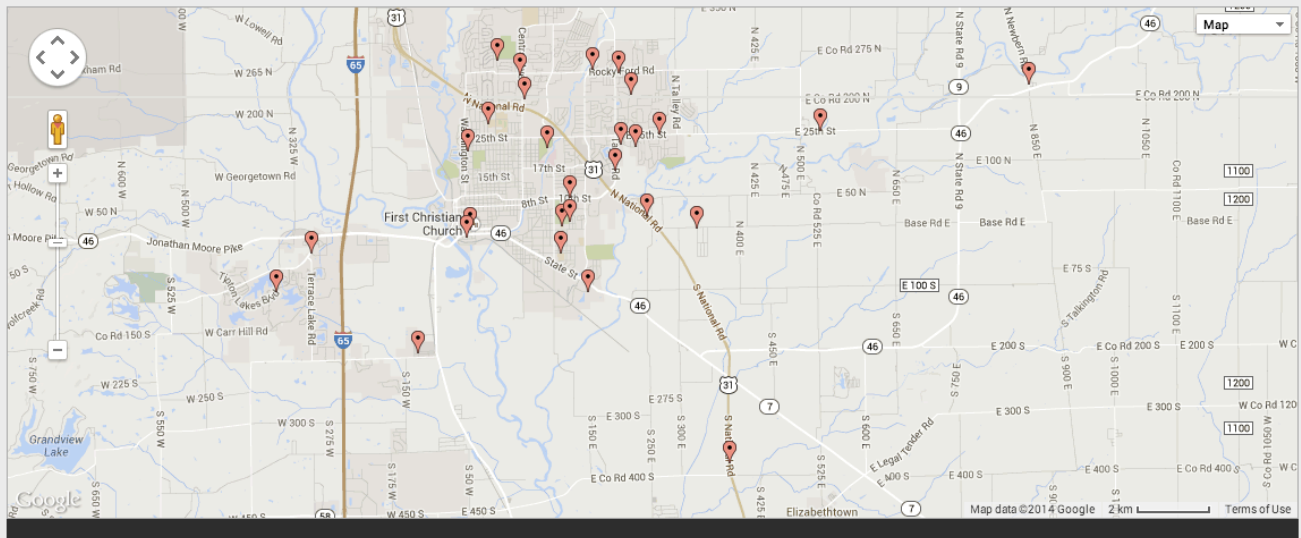

(Don't forget to include some header columns - You can also try our [Spreadsheet Template](#), or hit "Map Now" and try it out with our example data.)

Validate & Set Options

or

Map Now

6. We uploaded 28 Vote Center locations in this example. BatchGeo took less than 60 seconds to process the data and create a map. Review your map. If a pin is in the wrong location you can use your mouse to drag and drop the pin to the correct location. Feel good about it? Click “Save & Continue”.

Geocoded 28 records.

See your map below. If you find any markers out of place - just drag and drop them to the correct location.

Save & Continue

7. You are prompted to give your map a title and description. Enter your email address so you can make edits in the future. In this example we opt for the map to be available through a unique URL address (Unlisted), which we can add to a website link later. Click “Save Map”.